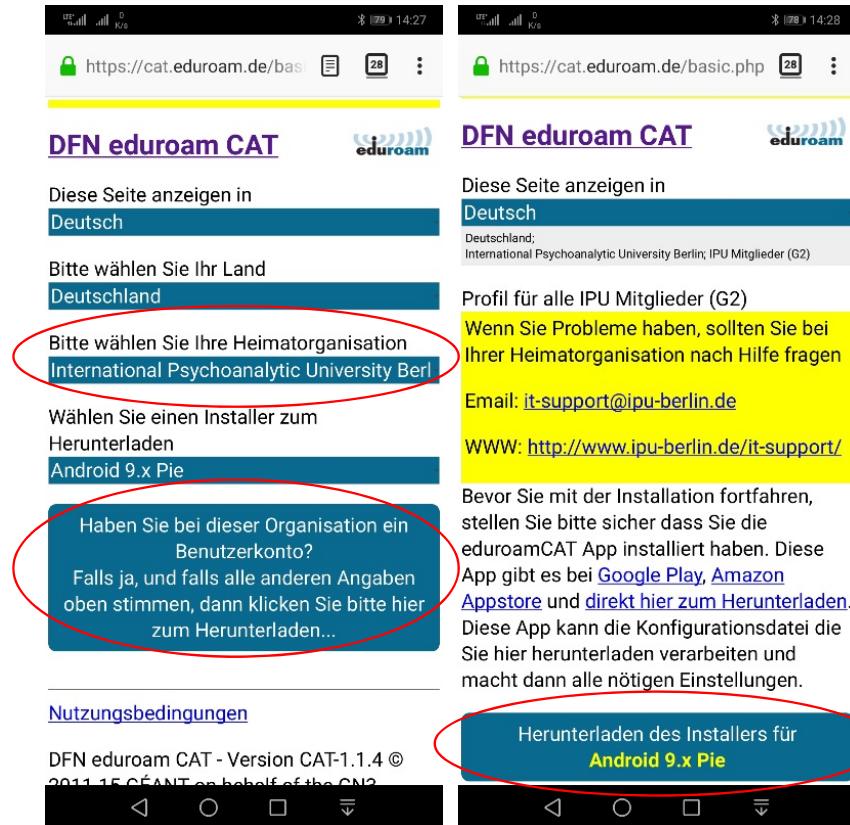

Eduroam at IPU Berlin
with Android using CAT

1.

Install App

2.

Browse to cat.eduroam.de

3.

Install profile